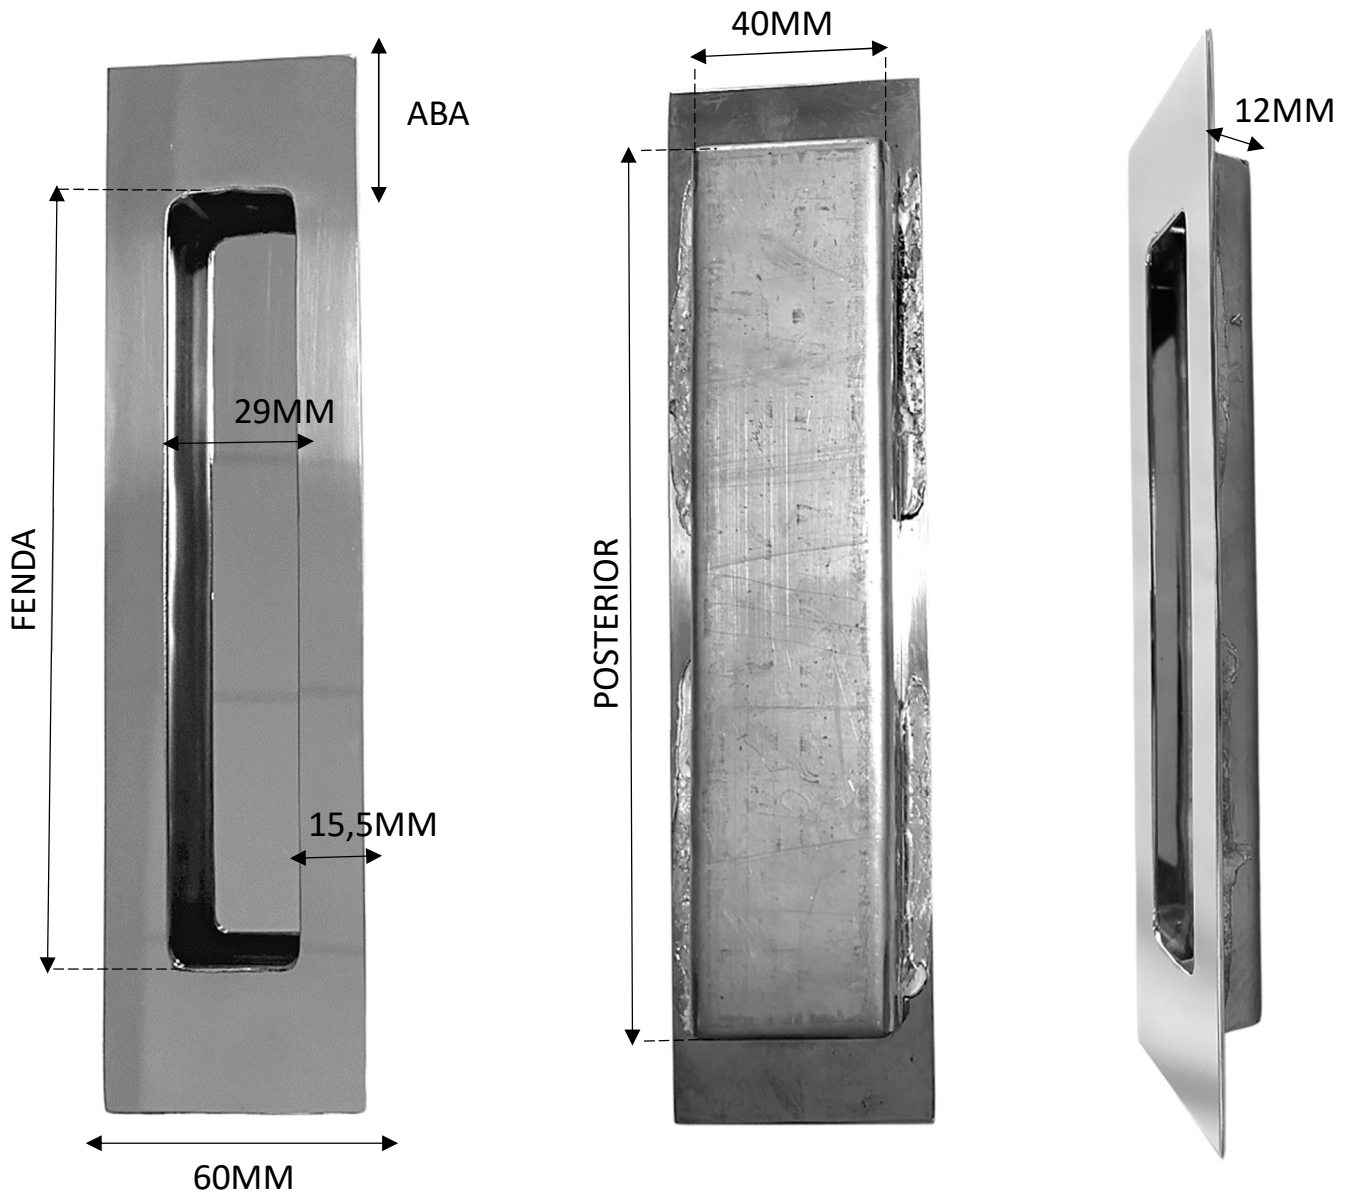

PUXADOR CONCHA

CHAPA	TAMANHO TOTAL	TAMANHO FENDA	TAMANHO ABAS	TAMANHO POSTERIOR
1MM	70MM	38MM	16MM	50MM
1MM	120MM	60MM	30MM	80MM
1MM	220MM	160MM	30MM	180MM
1MM	320MM	260MM	30MM	280MM
1MM	420MM	360MM	30MM	380MM
1MM	520MM	460MM	30MM	480MM
1MM	820MM	600MM	110MM	620MM
1MM	1020MM	800MM	110MM	820MM