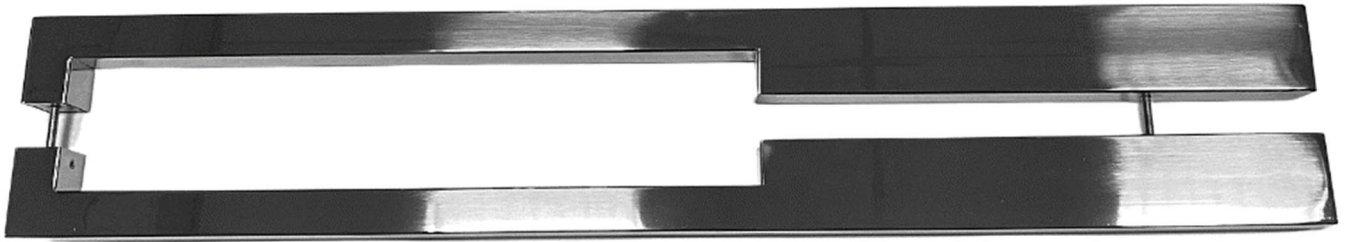

PUXADOR AREZZO

PERFIL	FURAÇÃO	TAMANHO
50X25/25X25	400MM	500MM
50X25/25X25	500MM	600MM
50X25/25X25	600MM	700MM
50X25/25X25	800MM	900MM
50X25/25X25	900MM	1000MM
50X25/25X25	1000MM	1100MM
50X25/25X25	1100MM	1200MM
50X25/25X25	1200MM	1300MM
50X25/25X25	1400MM	1500MM
50X25/25X25	1600MM	1700MM