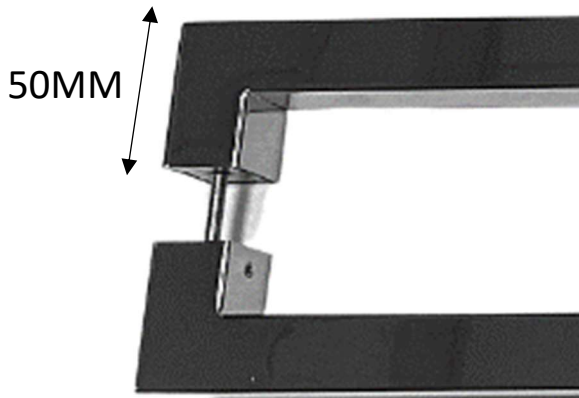

PUXADOR AREZZO

PERFIL	FURAÇÃO	TAMANHO
50X25/25X25	400MM	500MM
50X25/25X25	500MM	600MM
50X25/25X25	600MM	700MM
50X25/25X25	800MM	900MM
50X25/25X25	900MM	1000MM
50X25/25X25	1000MM	1100MM
50X25/25X25	1100MM	1200MM
50X25/25X25	1200MM	1300MM
50X25/25X25	1400MM	1500MM
50X25/25X25	1600MM	1700MM