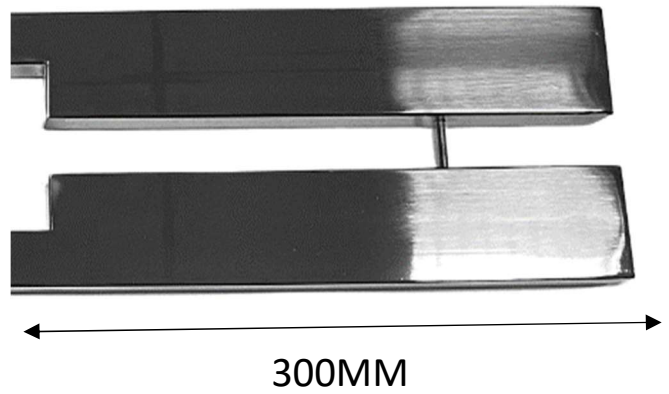

PUXADOR AREZZO

PERFIL	FURAÇÃO	TAMANHO
50X25/25X25	400MM	500MM
50X25/25X25	500MM	600MM
50X25/25X25	600MM	700MM
50X25/25X25	800MM	900MM
50X25/25X25	900MM	1000MM
50X25/25X25	1000MM	1100MM
50X25/25X25	1100MM	1200MM
50X25/25X25	1200MM	1300MM
50X25/25X25	1400MM	1500MM
50X25/25X25	1600MM	1700MM