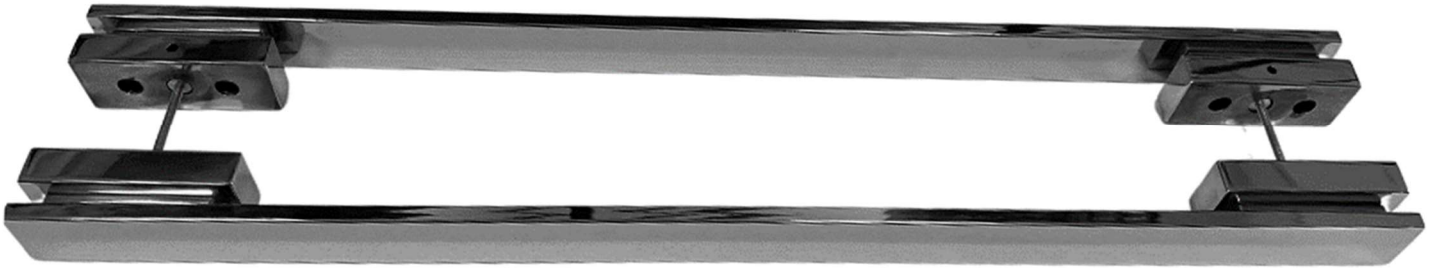

PUXADOR VICENZA

PERFIL	FURAÇÃO	TAMANHO
40X10/40X20/20X10	1000MM	1100MM
40X10/40X20/20X10	1500MM	1600MM
40X10/40X20/20X10	1900MM	2000MM