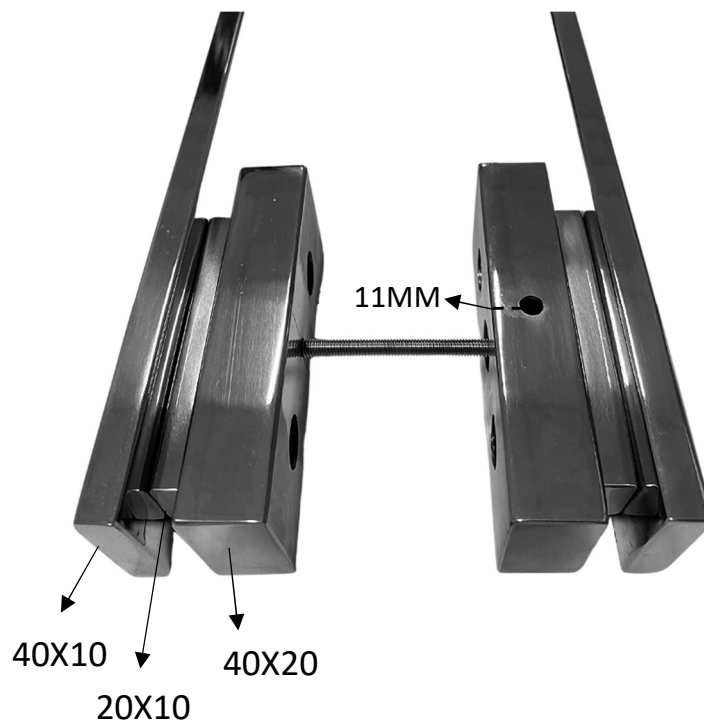

PUXADOR VICENZA

PERFIL	FURAÇÃO	TAMANHO
40X10/40X20/20X10	1000MM	1100MM
40X10/40X20/20X10	1500MM	1600MM
40X10/40X20/20X10	1900MM	2000MM