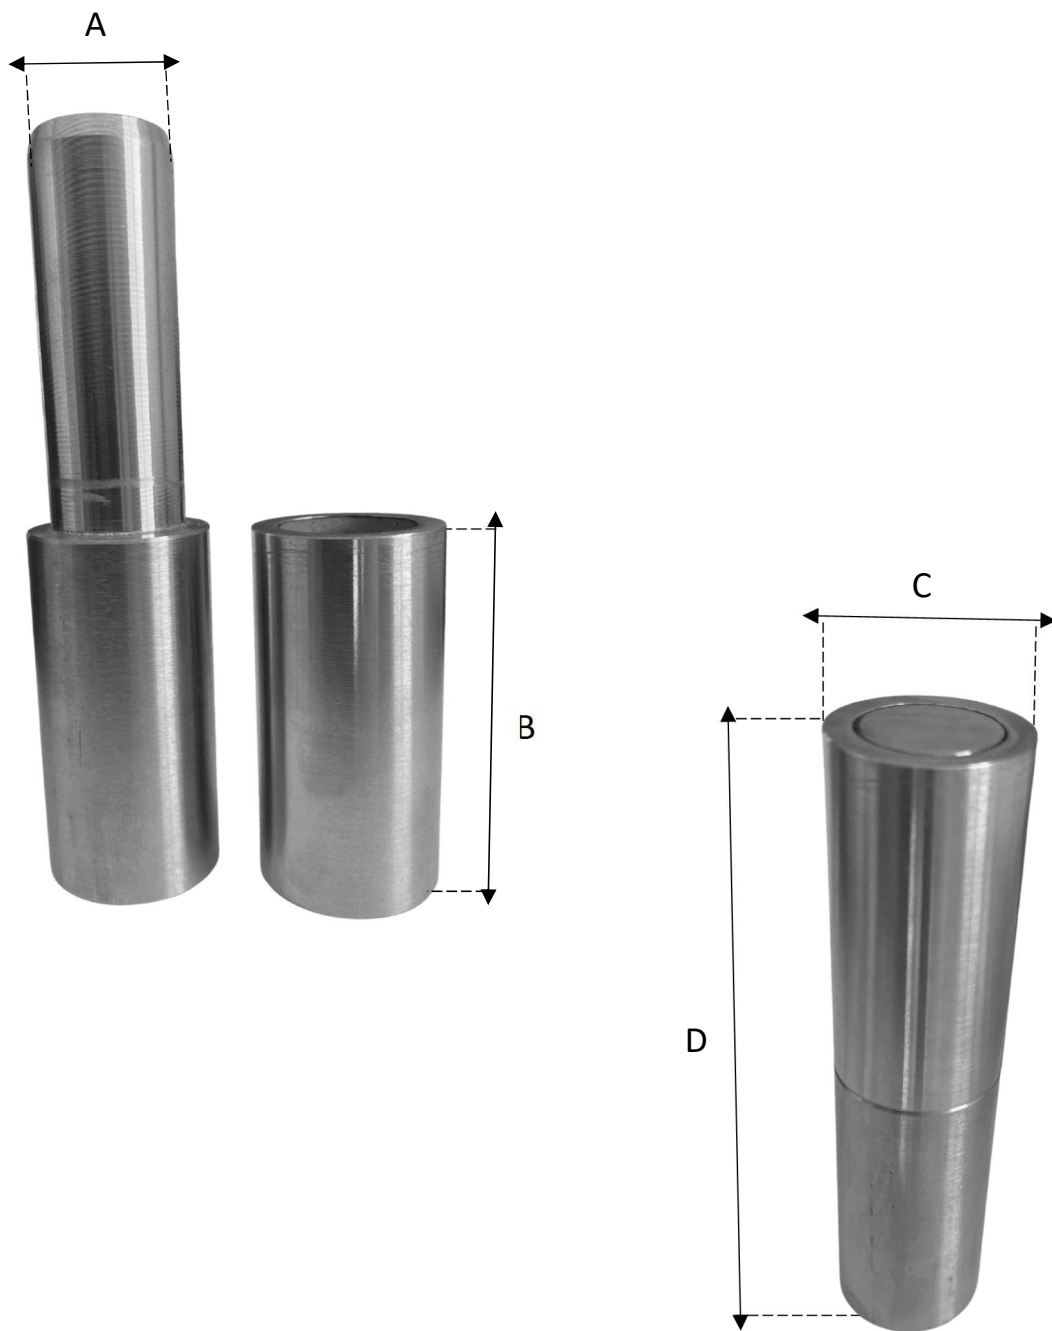

DOBRADIÇA GONZO

POLEGADAS	A	B	C	D	PESO
3/8'	6,5MM	20MM	10MM	40MM	22G
1/2'	8,5MM	23MM	12,7MM	46MM	44G
5/8'	12MM	23MM	15,8MM	46MM	71G
3/4'	13MM	24MM	19MM	48MM	104G
1'	20MM	50MM	25MM	100MM	398G